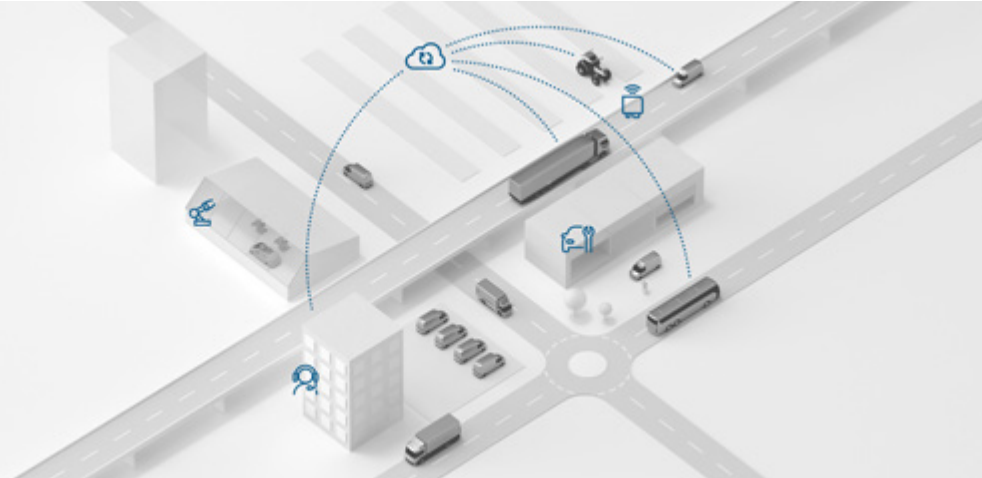

Automotive connectivity hub

Independent connectivity solution for standardized data exchange between vehicle, cloud and services

Powertrain and electrified mobility

- Independent plug-and-play connectivity solution for vehicles of different makes with straightforward integration into development and production
- Configurable selection of standardized, high-quality vehicle data via the cloud
- A single solution supports a wide range of data-based services from Bosch and third-party providers
- Comprehensive device management with regular feature and security updates over the air

Retrofittable

in vehicles from different manufacturers without the need for vehicle modifications

Plug and play

for simple integration into the development process of vehicle manufacturers